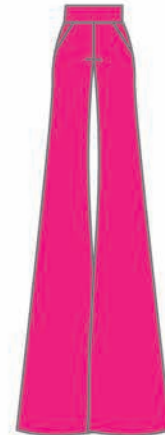

art. 1700-F4
blouse

art. 1700-F1
trouser