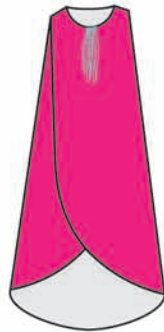

art. 1704-21S12C
bandeau

art. 1704-17
triangle

art. 1704-05S21
bandeau

art. 1704-09S04
push-up

sardinia
glam
classic
style 1705

art. 1705-11
triangle

art. 1705-04
cup

art. 1705-21
bandeau

cover up
style 1700

art. 1700-F3B
handcrafted
fringes jacket

art. 1700-F6
handcrafted
fringes dress

art. 1700-F6
handcrafted
fringes dress
magenta

art. 1700-F10
handcrafted
fringes top

art. 1700-F4
blouse

art. 1700-F5
short